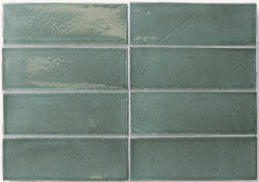

Amber Brown

Chalk White

Coast

Desert

Ether

Forest

Volcanic

Blue Moon

Coffee

Crystal Pink

Golden Ochre

Morchella

Oil Blue

Pura

White

Amber Brown

Chalk White

Coast

Desert

Ether

Forest

Volcanic

Oil Blue | 2"x6"

Pura | 2"x6"

Ether | 2"x6" & 4"x6" Blue Moon | 2"x6"

Chalk White | 2"x6"

Desert | 2"x6" & 4"x6"

Oil Blue | 2"x6"

Coast | 2"x6" & 4"x6" **Golden Ochre** | 2"x6"

Coast | 4"x6"

Forest | 2"x6" & 4"x6" **Pura** | 2"x6"

Chalk White | 2"x6" & 4"x6"